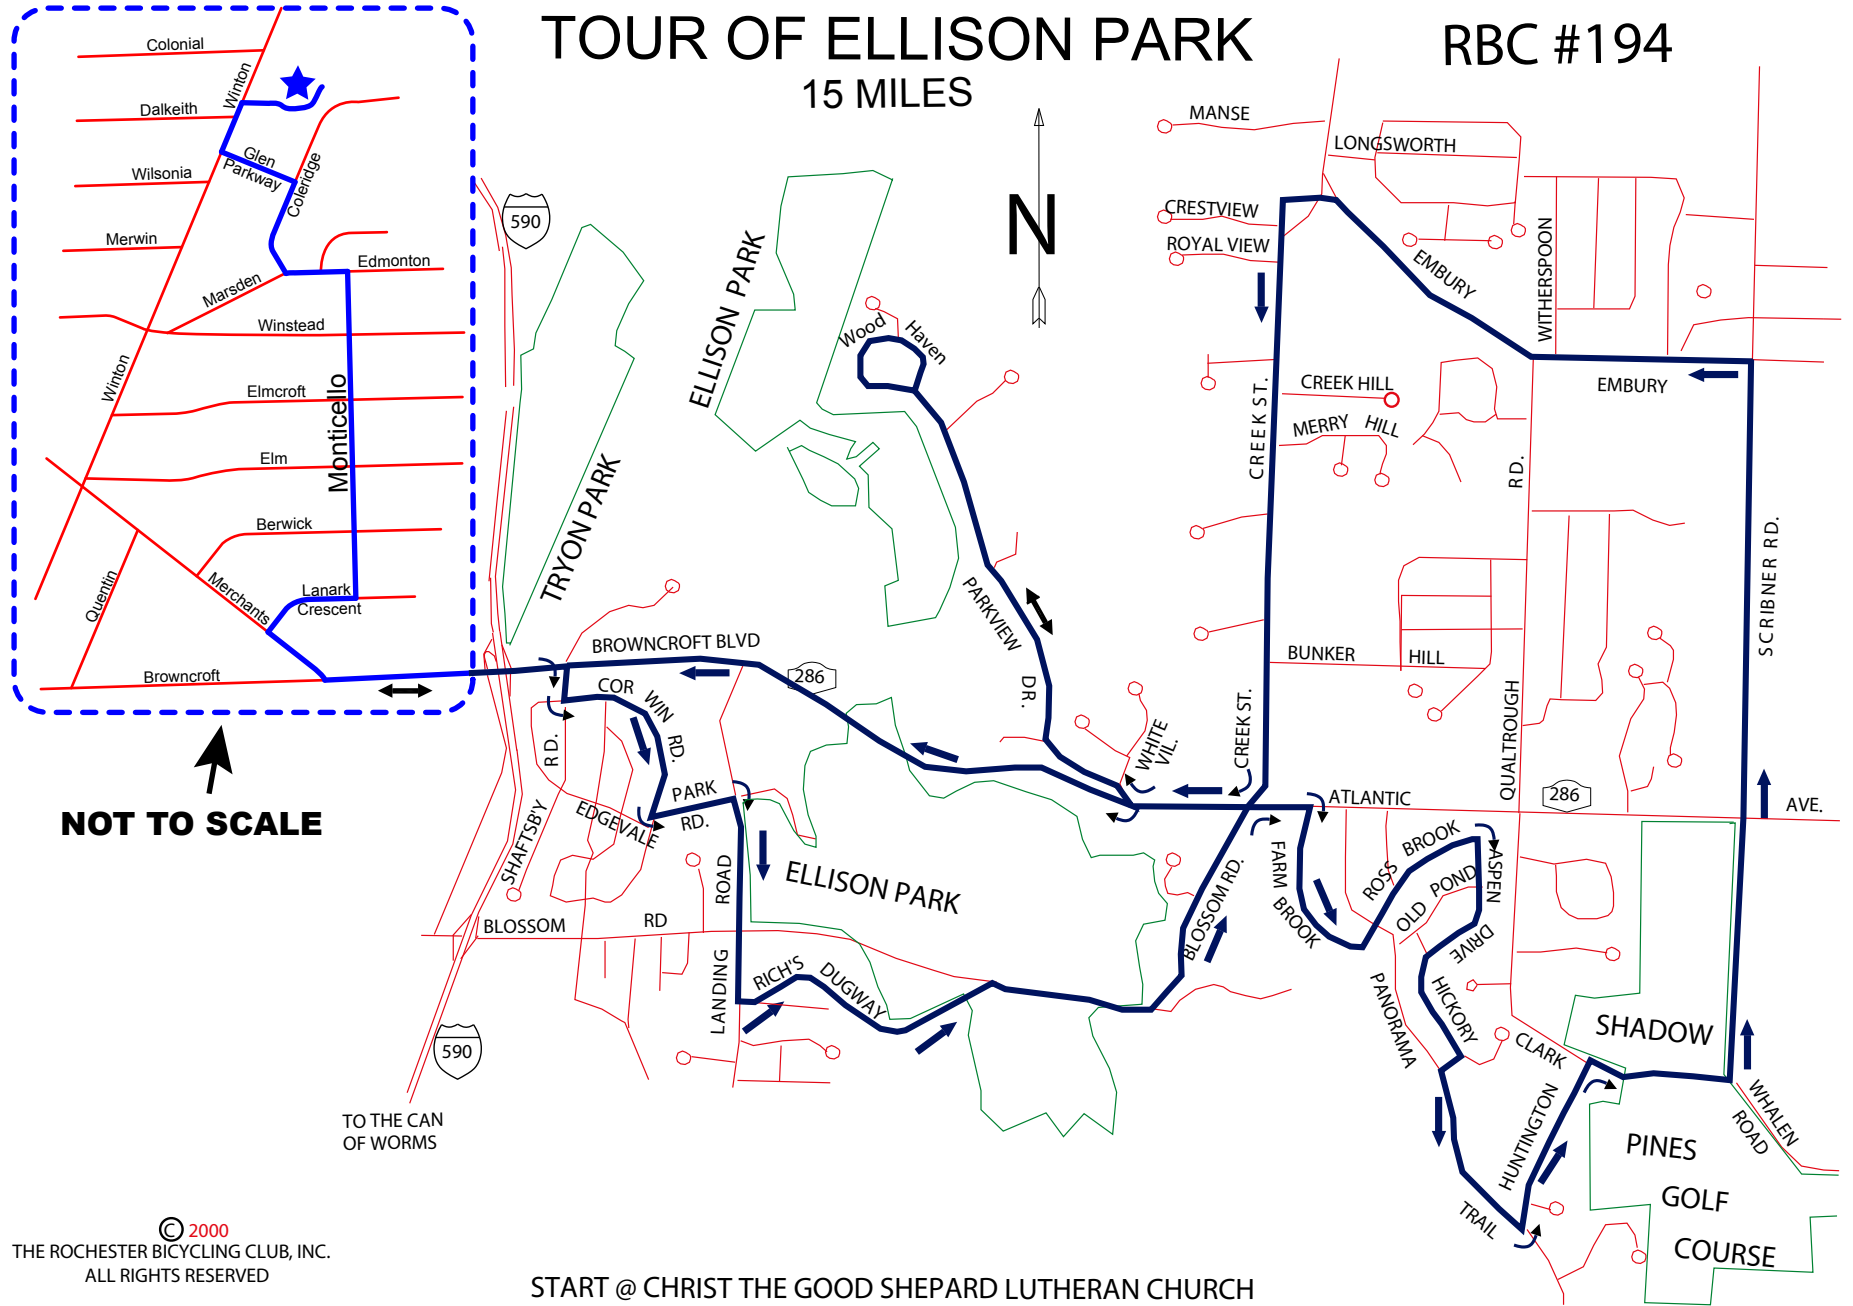

TOUR OF ELLISON PARK

RBC #194

15 MILES

NOT TO SCALE

TO THE CAN OF WORMS

© 2000
THE ROCHESTER BICYCLING CLUB, INC.
ALL RIGHTS RESERVED

RICH LINDER, 1991
Rev. 01/24/2011

START @ CHRIST THE GOOD SHEPARD LUTHERAN CHURCH
1000 N. WINTON RD.